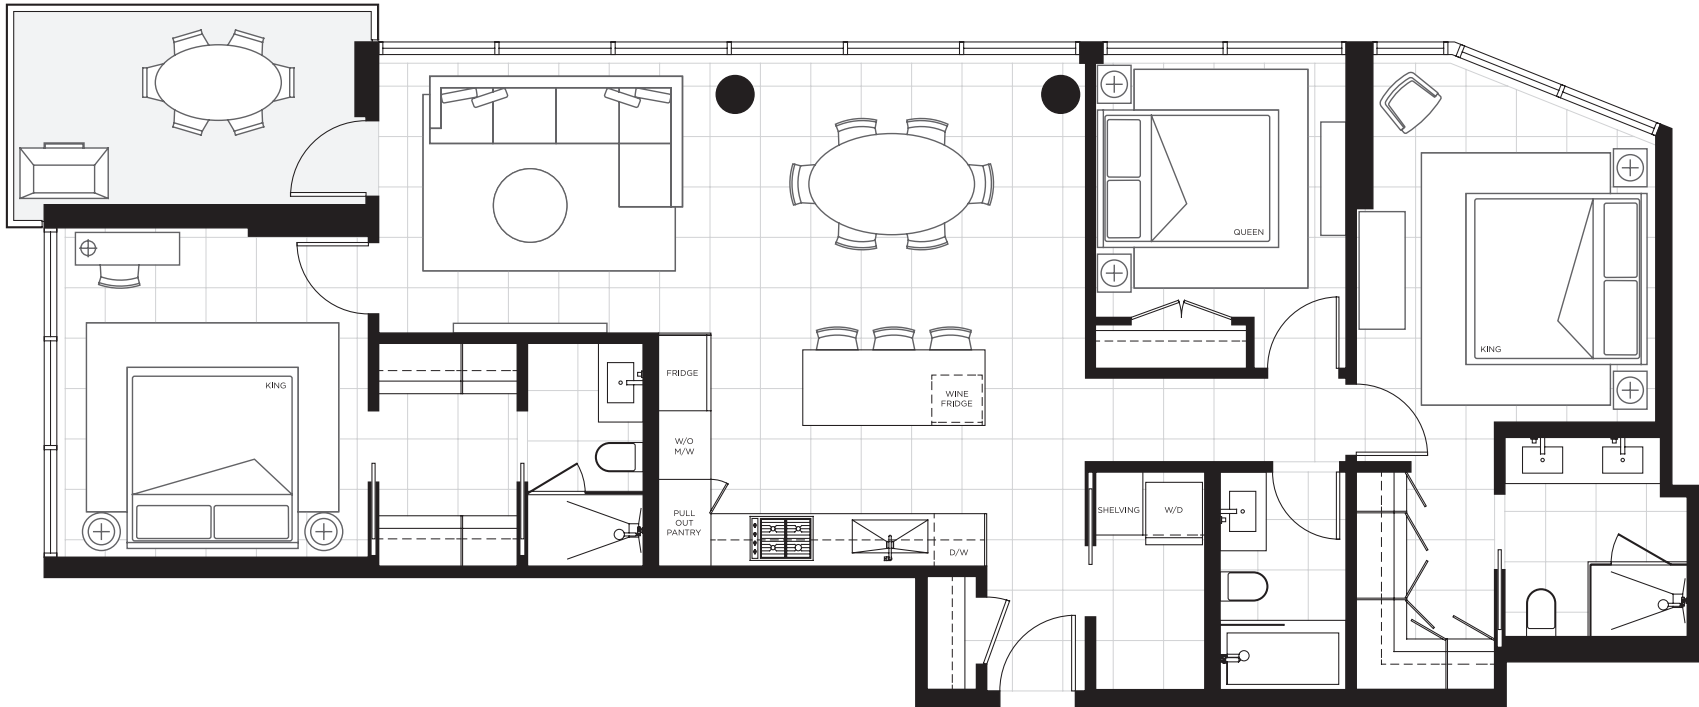

PLAN

D3

3 BEDROOM, 3 BATH

INDOOR LIVING 1,429 SQFT
OUTDOOR LIVING 107 SQFT
TOTAL 1,536 SQFT

THIS PLAN IS ALSO AVAILABLE IN
A 2 BEDROOM PLUS FAMILY ROOM
CONFIGURATION

THE SMITHE

LEVELS 9 - 24