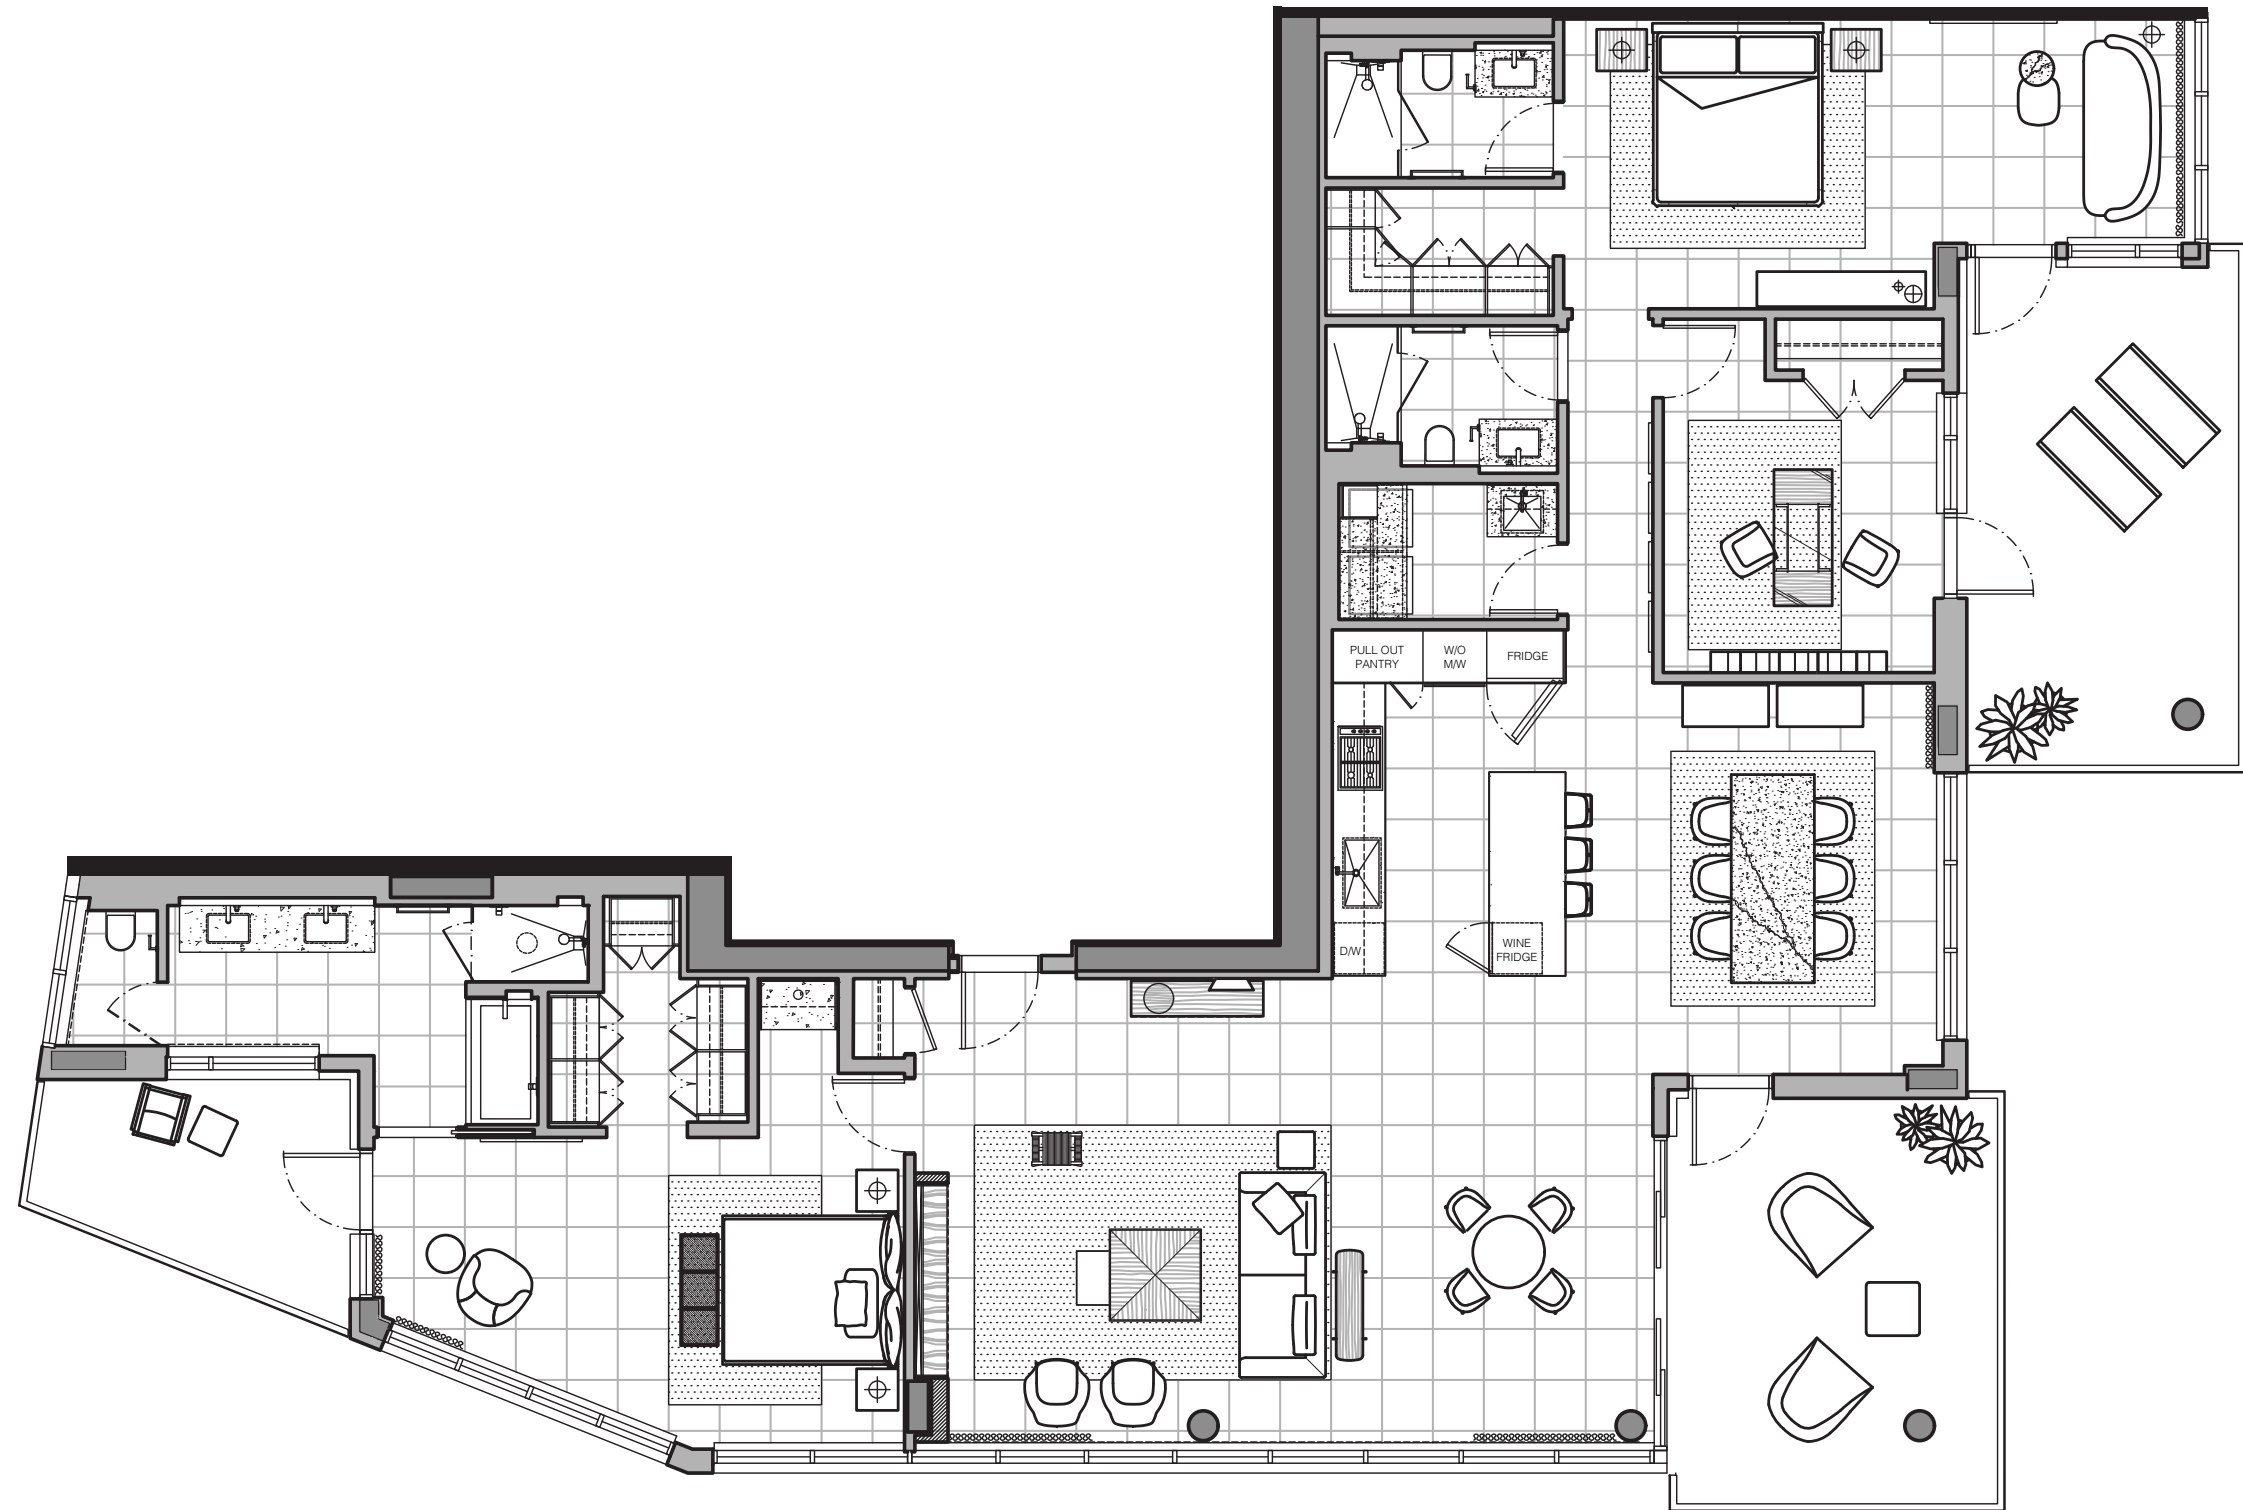

PLAN

# L3

3 BEDROOM, 3 BATH

INDOOR LIVING	2,264 SQFT
OUTDOOR LIVING	512 SQFT
TOTAL	2,776 SQFT

THIS PLAN IS ALSO AVAILABLE  
IN A 2 AND 3 BEDROOM CONFIGURATION

LEVEL 26

In the interest of continuing product improvement, the Developer reserves the right to make modifications and changes to floorplans, project design, materials and specifications. This is not an offering for sale. Any such offering can only be made by way of Disclosure Statement. E. & O.E.